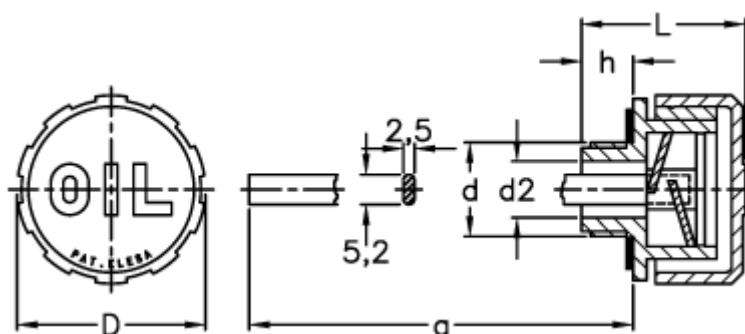

Data Sheet

Article number: 2311053936
Description: E+G Breather plug
SFP.30-1/4+a

Measures

a = 188
D = 31
d = G 1/4
d2 = 8
h = 9.5
L = 29.5